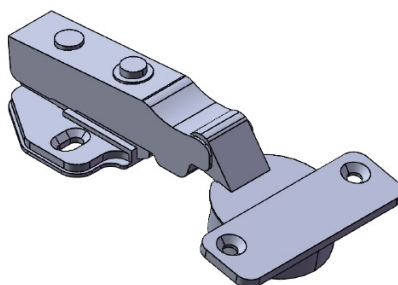

PRODUCT SHEET

Description:

Soft Closing Hinge SS304, "A", $\varnothing$ 35mm,Clip-On,H=0,Plate F/Wood Screws, Full-Overlay, 100 Degree,Cup cc.:48mm,Mounting Plate, F/Wood Screws, H:0mm,No Name Plate,Hydraulic Plastic Pump

Item number:

15.03.760-0

Units	Box	Carton	HS Code	Barcode
Pcs.	1	200	8302100090	
				5704866442183

SISO A/S

Mileparken 11
DK-2740 Skovlunde
Denmark
VAT: DK 24786013

Phone +45 45 830 900

www.siso.dk
siso@siso.dk

Danske Bank
Nytorv Branch
Copenhagen
SWIFT: DABADKKK

Account no.
4180 3112 112936
IBAN Account
DK7230003112112936