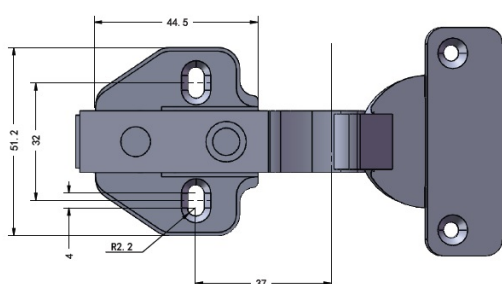

PRODUCT SHEET

Description:

Soft Closing Hinge SS304, "A", $\varnothing$ 35mm,Clip-On,H=0,Plate F/Wood Screws, Full-Overlay, 100 Degree,Cup cc.:48mm,Mounting Plate, F/Wood Screws, H:0mm,No Name Plate,Hydraulic Plastic Pump

Item number:

15.03.760-0

Units	Box	Carton	HS Code	Barcode
Pcs.	1	200	8302100090	
				5704866442183

SISO A/S

Mileparken 11
DK-2740 Skovlunde
Denmark
VAT: DK 24786013

Phone +45 45 830 900

www.siso.dk
siso@siso.dk

Danske Bank
Nytorv Branch
Copenhagen
SWIFT: DABADKKK

Account no.
4180 3112 112936
IBAN Account
DK7230003112112936