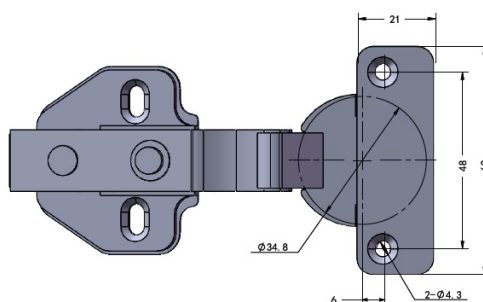

PRODUCT SHEET

Description:

Soft Closing Hinge SS304, "A", $\varnothing$ 35mm,Clip-On,H=0,Plate F/Wood Screws, Full-Overlay, 100 Degree,Cup cc.:48mm,Mounting Plate, F/Wood Screws, H:0mm,No Name Plate,Hydraulic Plastic Pump

Item number:

15.03.760-0

Units	Box	Carton	HS Code	Barcode
Pcs.	1	200	8302100090	
				5704866442183

SISO A/S

Mileparken 11
DK-2740 Skovlunde
Denmark
VAT: DK 24786013

Phone +45 45 830 900

www.siso.dk
siso@siso.dk

Danske Bank
Nytorv Branch
Copenhagen
SWIFT: DABADKKK

Account no.
4180 3112 112936
IBAN Account
DK7230003112112936