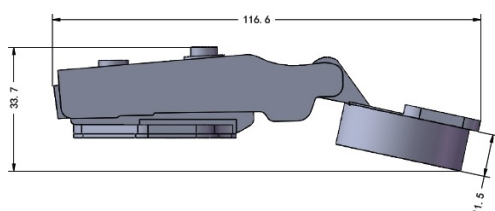

PRODUCT SHEET

Description:

Soft Closing Hinge SS304, "A", $\varnothing$ 35mm,Clip-On,H=0,Plate F/Wood Screws, Full-Overlay, 100 Degree,Cup cc.:48mm,Mounting Plate, F/Wood Screws, H:0mm,No Name Plate,Hydraulic Plastic Pump

Item number:

15.03.760-0

Units	Box	Carton	HS Code	Barcode
Pcs.	1	200	8302100090	
				5704866442183

SISO A/S

Mileparken 11
DK-2740 Skovlunde
Denmark
VAT: DK 24786013

Phone +45 45 830 900

www.siso.dk
siso@siso.dk

Danske Bank
Nytorv Branch
Copenhagen
SWIFT: DABADKKK

Account no.
4180 3112 112936
IBAN Account
DK7230003112112936